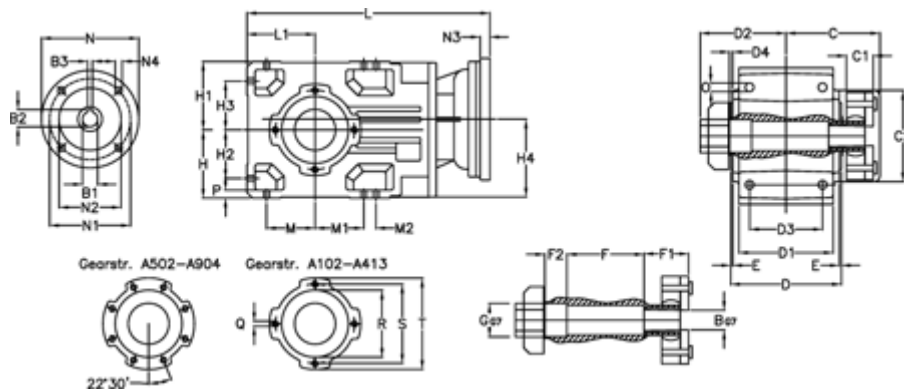

Article number: 29600212916320

Description: Bevel helical gearbox  
A203QF35-129,1-P63B5

## Measures

B = 35	D1 = 110	F2 = 36	L = 361.5	N3 = -
B1 = 11	D2 = 60	G = 32	L1 = 80	N4 = M8x19
B2 = 12.8	D3 = 90	GA = 14,5 NM	M = 60.0	O = 9.5
B3 = 4	d4 = 4.5	H = 80	M1 = 60.0	P = 9
C = 89.5	Description = A203QF-xx-P63 B5	H1 = 80	M2 = -	Q = M8x15
C1 = 23	E = 3.0	H2 = 60.0	N = 140	R = 95
C2 = 72.0	F = 77.5	H3 = 60.0	N1 = 115	S = 115
D = 136	F1 = 36.0	H4 = 93.0	N2 = 95	T = 140